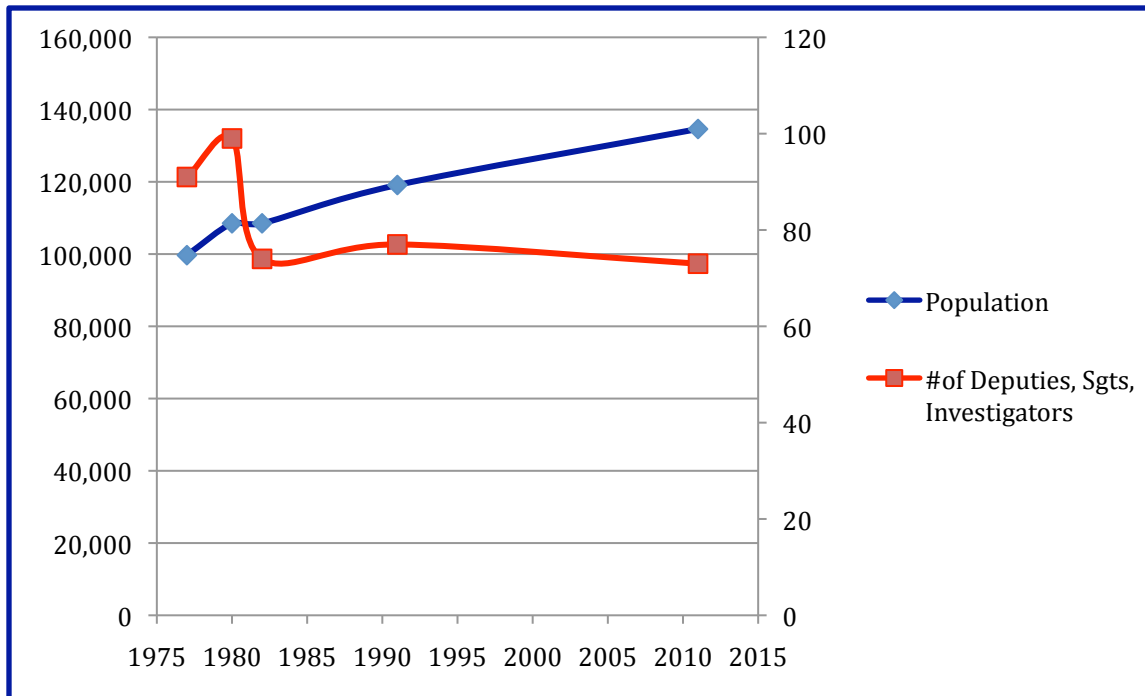

## Humboldt County Population vs. Number of Deputies/Sergeants/Detectives 1975-2012\*

\* Proposed 2011-2012 Budget

Humboldt Co.  
Population

# of Law Enforcement  
on the Ground

### Humboldt County Law Enforcement

Year	Population	# of Deputies, Sergeants, Detectives
1977	99,692 (1970)	91
1980	108,514	99
1982	108,514 (1980)	74
1991	119,118 (1990)	77
2011	134,623	73

Sources: US Census, Humboldt County Sheriff's Department, California Department of Finance